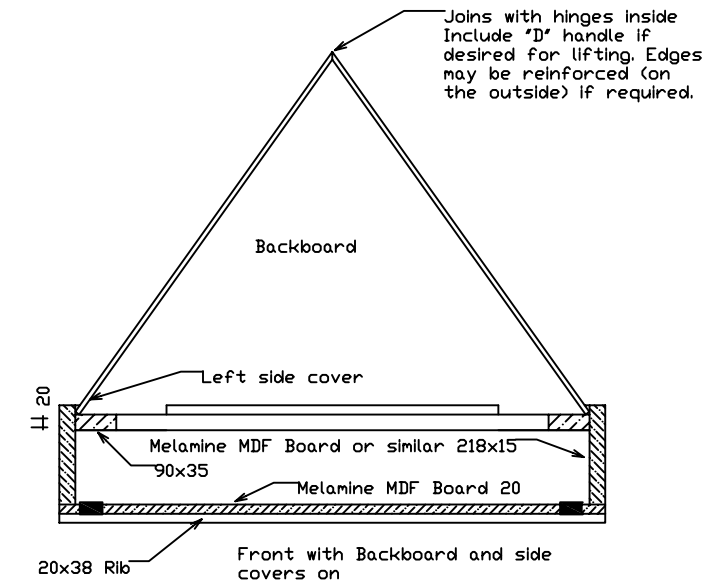

Labrador Whelping Box

All dimensions are in millimeters.
The sides of the base are shown
as 15x218. Select size based on
what is available/cost effective.
Melamine was chosen, for this
part and the floor, because it
resists moisture and is easier to
clean and disinfect.